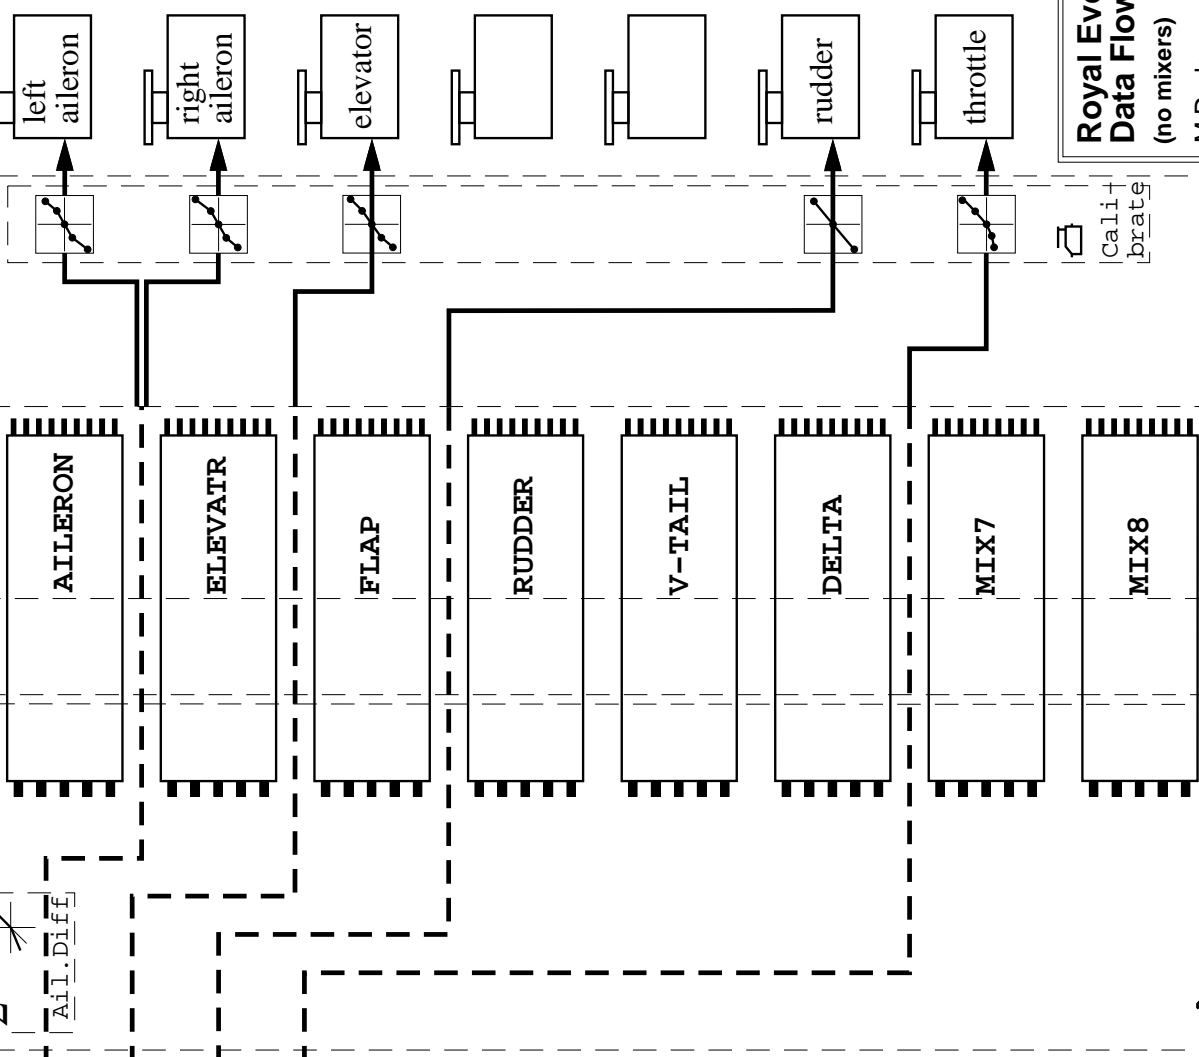

Widgets

Controls

Switches

Assignment
Controls
Switches

Mixers

Royal Evo Data Flow
(no mixers)
M.Dreila
18 Nov 04

Assignment

Calibrate

Mixer def.

Assignment
Mode 1.4