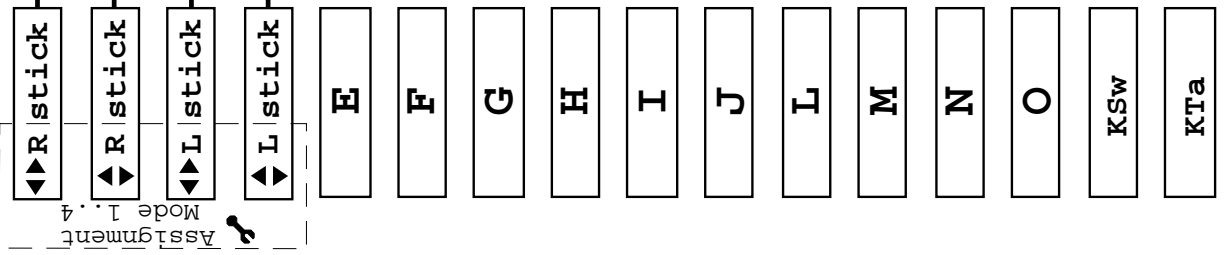

Widgets

Controls

Switches

Assignment
Controls
Switches

Mixers

Royal Evo Data Flow
(no mixers)
M.Dreila
18 Nov 04

Assignment

Calibrate

Mixer def.

Assignment
Mode 1.4