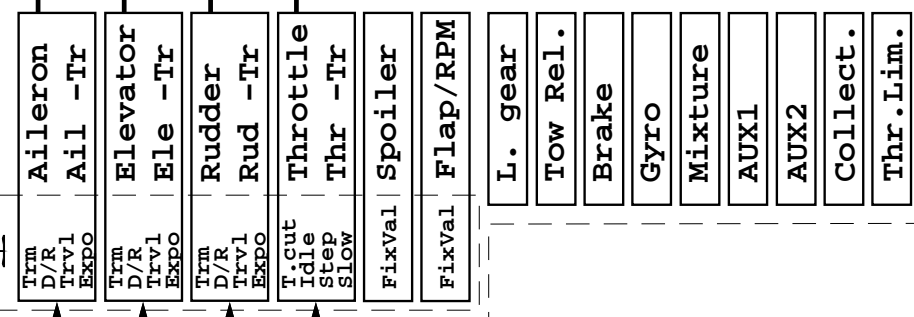

Widgets

Controls

Switches

Assignment
Controls
Switches

Mixers

Royal Evo Data Flow
(no mixers)
M.Dreila
18 Nov 04

Assignment

Calibrate

Mixer def.

Assignment
Mode 1.4