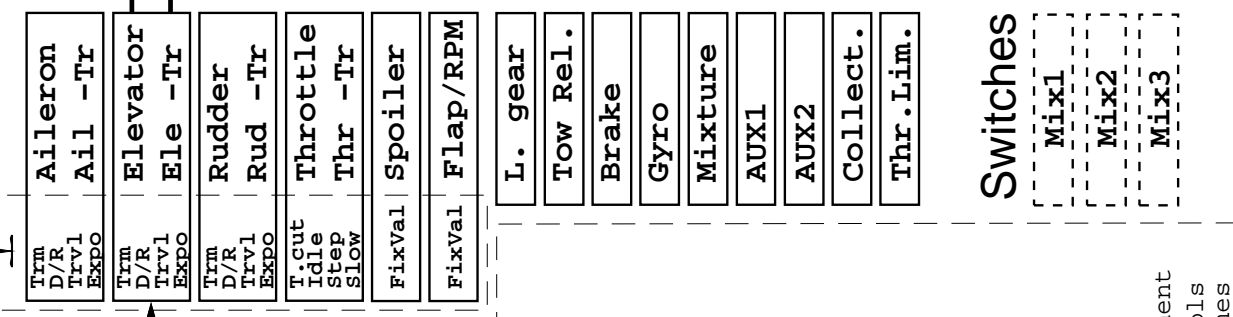

# Mixers

**Royal Evo Data Flow**  
(Elevator stick)  
M.Dreila  
18 Nov 04

Assignment  
Controls  
Switches

Mixer def.

Assignment

Calibrate