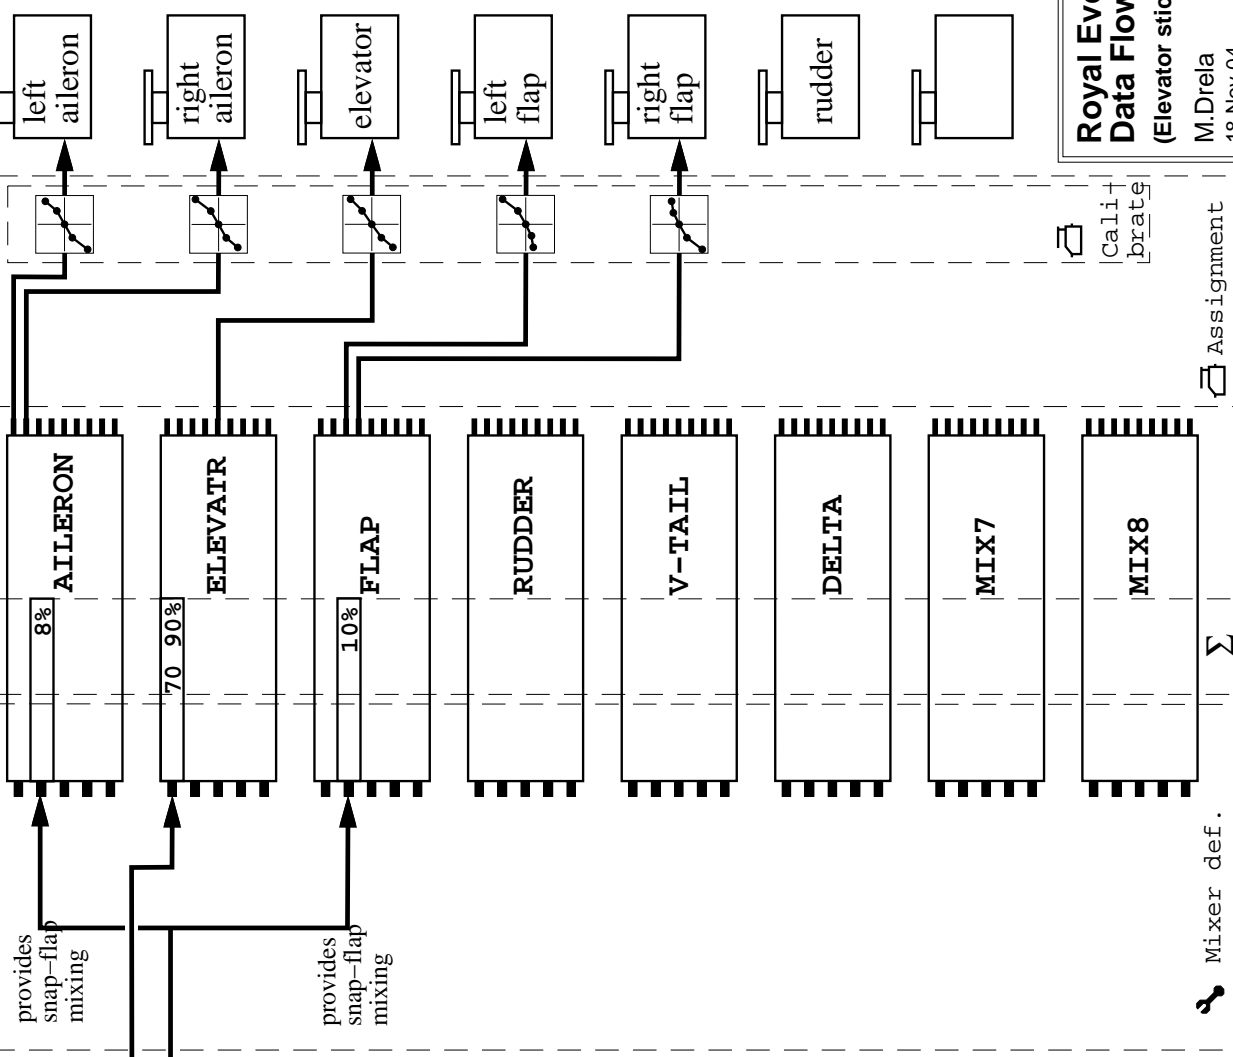

# Controls

# Mixers

**Royal Evo Data Flow**  
(Elevator stick)  
M.Dreila  
18 Nov 04

Assignment  
Controls  
Switches

Mixer def.

Assignment

Calibrate