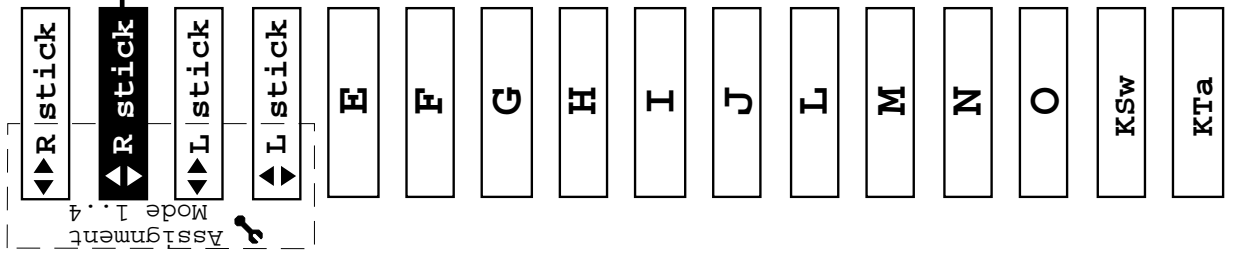

Widgets

Controls

Mixers

Royal Evo Data Flow
(Elevator stick)
M.Dreila
18 Nov 04

Assignment
Controls
Switches

Mixer def.

Assignment

Calibrate