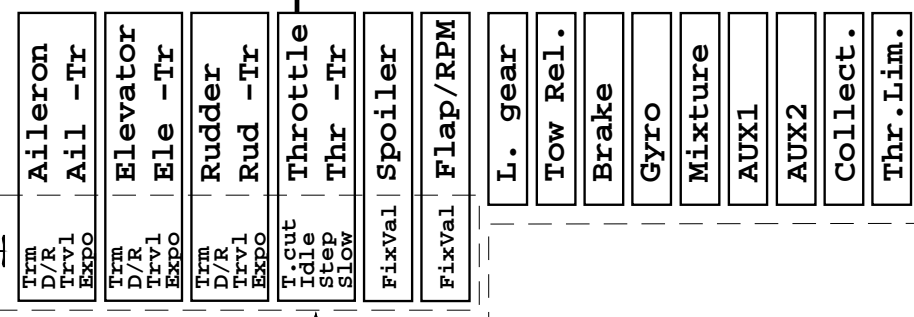

Widgets

Controls

Switches

This L stick input does not affect crow deployment

Assignment Controls Switches

Mixers