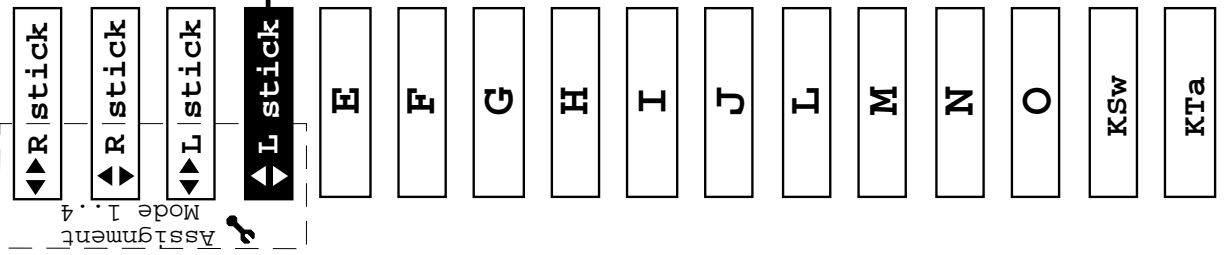

Widgets

Assignment
Mode 1.4

Controls

Switches

This L stick input does not affect crow deployment

Assignment
Controls
Switches

Mixers

Royal Evo
Data Flow
(Crow stick)
M.Dreila
18 Nov 04