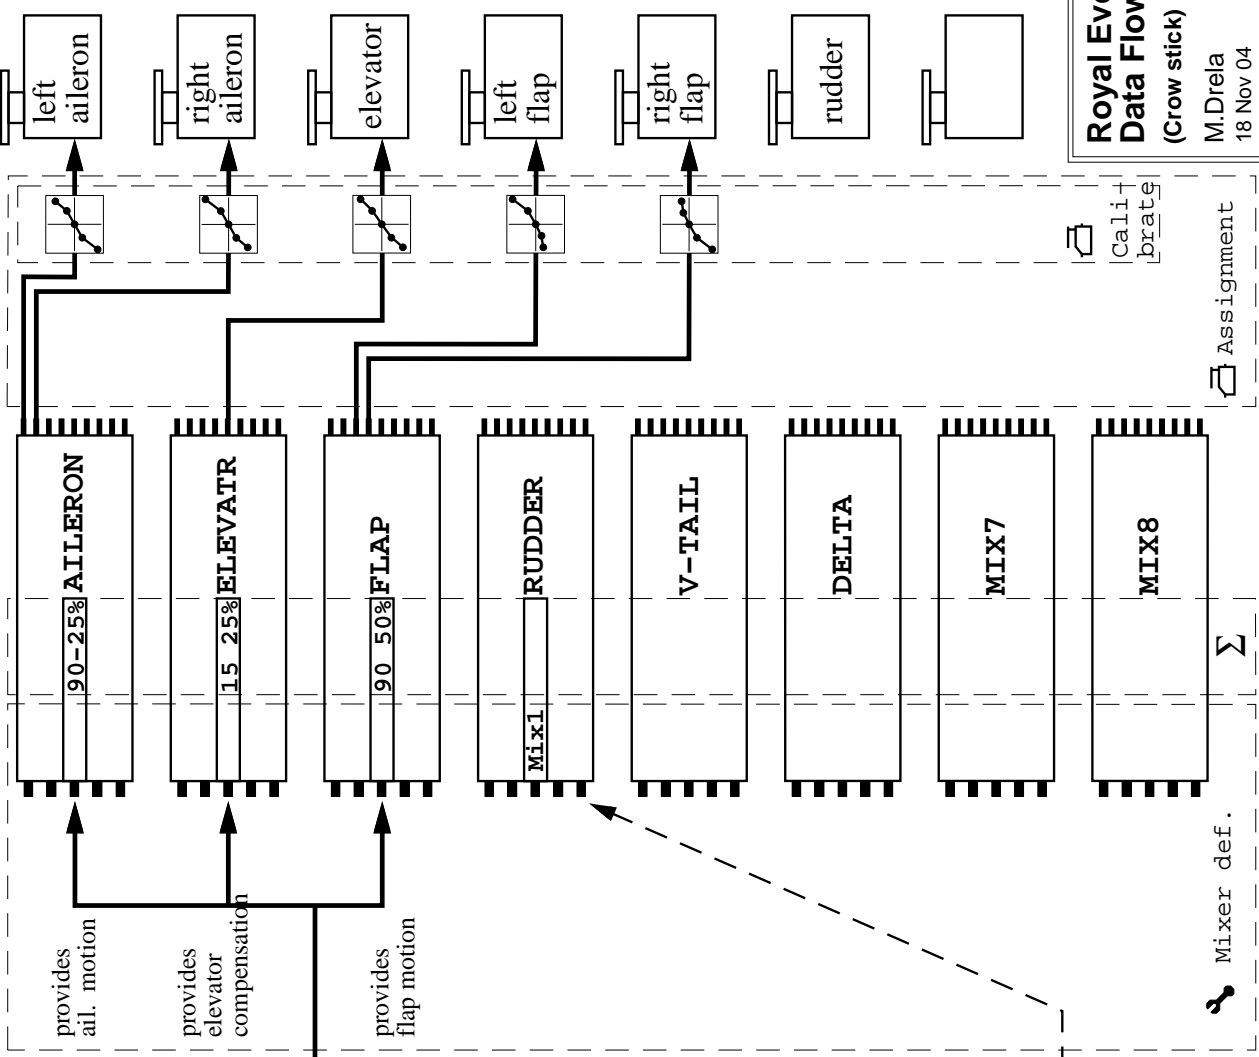

Widgets

Assignment
Mode 1.4

Controls

Switches

This L stick input does not affect crow deployment

Assignment
Controls
Switches

Mixers

Royal Evo
Data Flow
(Crow stick)
M.Dreila
18 Nov 04