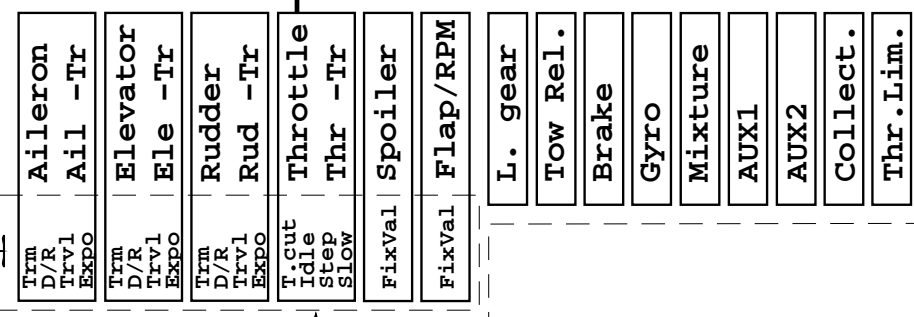

Widgets

Assignment
Mode 1.4

Controls

Switches

This L stick input does not affect crow deployment

Assignment
Controls
Switches

Mixers

Royal Evo
Data Flow
(Crow stick)
M.Dreila
18 Nov 04