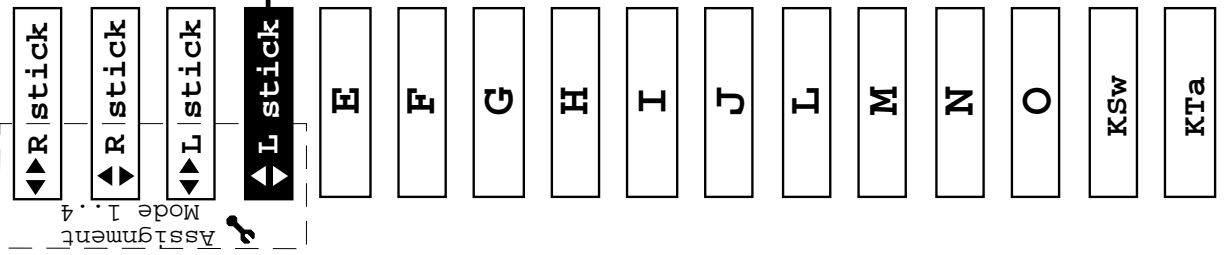

Widgets

Controls

Switches

This L stick input does not affect crow deployment

Assignment Controls Switches

Mixers